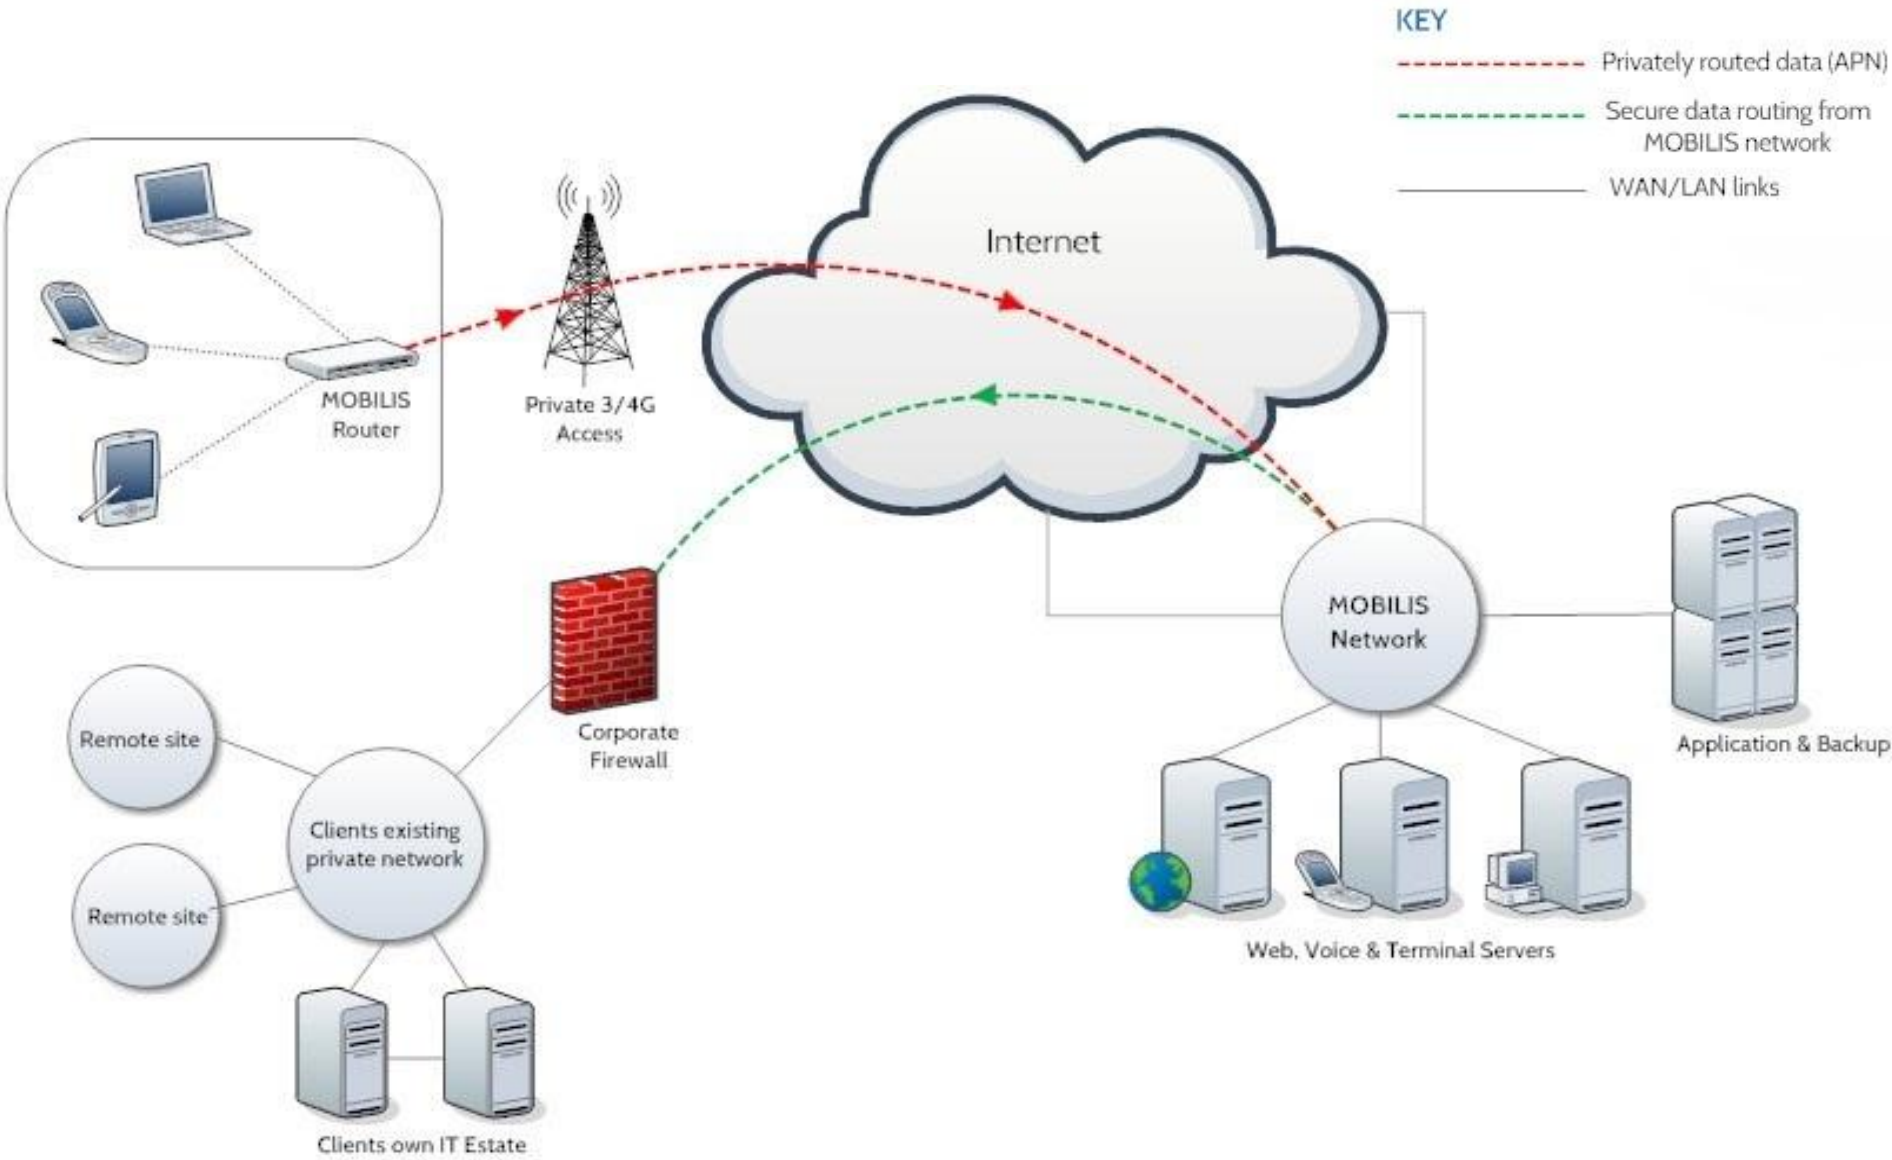

Mobilis Overview

"The Communications Rescue Service"

Instantaneous, secure & reliable links to the internet

The Mobilis solution is fully integrated with leading operators, enabling rapid deployment. We take the best technologies available and blend them into a solution with fixed, clear costs.

- o Rapid deployment & delivery
- o Extensive remote support (private & secure network control)
- o Intelligent infrastructure (real time diagnostic/reporting)
- o Existing network integration

Mobilis Topology

Mobilis as a Service

DEPLOYMENT

Connectivity & site start up can be established within days

CONTROL

Real time auditing of who/what device is logged on, how long they have been logged on for, together with the amount of data transmitted