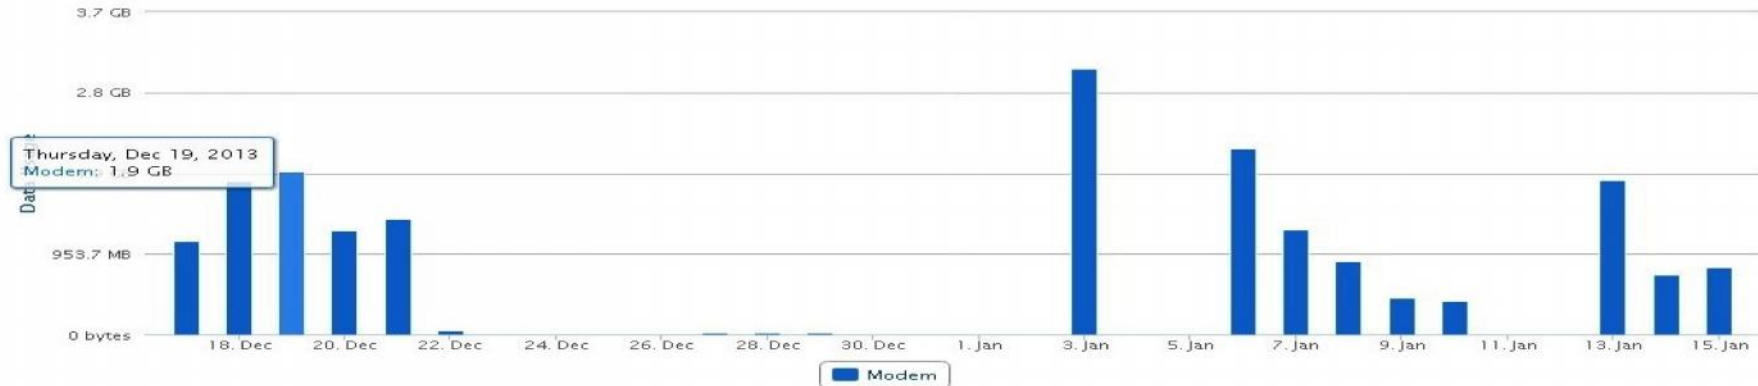

Mobilis Data Reporting

Dashboard – Displaying last 30 days

WAN Data Usage by Day

User	Device	Start Time	End Time	Tx Bytes	Rx Bytes
7416182456	(+44)07416182456	09/12/2013 23:07	10/12/2013 07:12	532788	109059
7416182456	(+44)07416182456	09/12/2013 16:52	09/12/2013 23:06	4144096	6213514
7416182456	(+44)07416182456	09/12/2013 08:52	09/12/2013 16:52	11320533	23048821
7416182456	(+44)07416182456	09/12/2013 00:52	09/12/2013 08:52	49887	50003
7416182456	(+44)07416182456	08/12/2013 16:52	09/12/2013 00:52	46692	43171
7416182456	(+44)07416182456	08/12/2013 08:51	08/12/2013 16:51	76708	83063
7416182456	(+44)07416182456	08/12/2013 00:51	08/12/2013 08:51	63375	69059
7416182456	(+44)07416182456	07/12/2013 16:51	08/12/2013 00:51	61238	62760
7416182456	(+44)07416182456	07/12/2013 08:51	07/12/2013 16:51	45878	43038
7416182456	(+44)07416182456	07/12/2013 00:51	07/12/2013 08:51	90837	106040
7416182456	(+44)07416182456	06/12/2013 16:51	07/12/2013 00:51	268547917	29611278
7416182456	(+44)07416182456	06/12/2013 08:50	06/12/2013 16:50	900820267	193175779
7416182456	(+44)07416182456	06/12/2013 00:50	06/12/2013 08:50	234264	316535
7416182456	(+44)07416182456	05/12/2013 16:50	06/12/2013 00:50	11652999	29958382
7416182456	(+44)07416182456	05/12/2013 08:50	05/12/2013 16:50	24270508	53364400
7416182456	(+44)07416182456	05/12/2013 00:50	05/12/2013 08:50	72481	86291
7416182456	(+44)07416182456	04/12/2013 16:50	05/12/2013 00:50	7490941	12236254
7416182456	(+44)07416182456	04/12/2013 08:49	04/12/2013 16:49	20154568	32007172
7416182456	(+44)07416182456	04/12/2013 00:49	04/12/2013 08:49	63288	70163
7416182456	(+44)07416182456	03/12/2013 16:49	04/12/2013 00:49	349652352	41994405
7416182456	(+44)07416182456	03/12/2013 08:49	03/12/2013 16:49	1789942561	200708586
7416182456	(+44)07416182456	03/12/2013 00:49	03/12/2013 08:49	125014277	28370676
7416182456	(+44)07416182456	02/12/2013 16:49	03/12/2013 00:49	508237375	63308866
7416182457	(+44)07416182457	02/12/2013 11:42	02/12/2013 15:03	43592	60180
7416182456	(+44)07416182456	02/12/2013 09:26	02/12/2013 16:48	1680499288	155218682
7416182456	(+44)07416182456	02/12/2013 07:37	02/12/2013 09:25	122756231	31227546
7416182456	(+44)07416182456	01/12/2013 23:37	02/12/2013 07:37	51930	50275
7416182456	(+44)07416182456	01/12/2013 15:36	01/12/2013 23:36	72260	80993
7416182456	(+44)07416182456	01/12/2013 07:36	01/12/2013 15:36	58254	61745