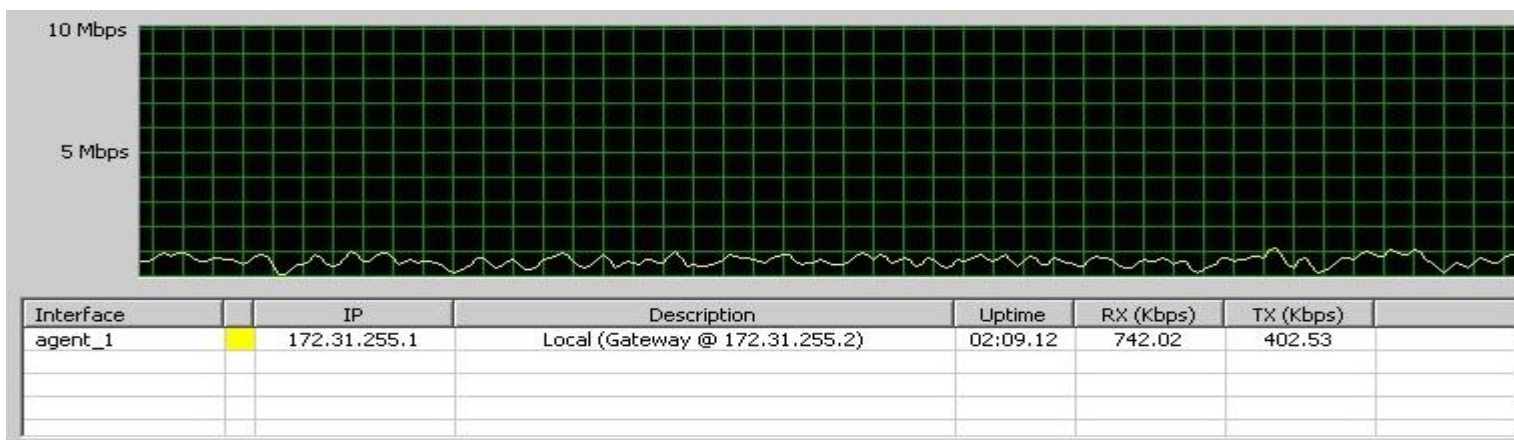

Mobilis Support

TAILORED SERVICE LEVEL AGREEMENTS

- *Installation*
- *Estate Integration*
- *LIVE Router Management*
- *Monitoring*
- *Tailored Reporting*