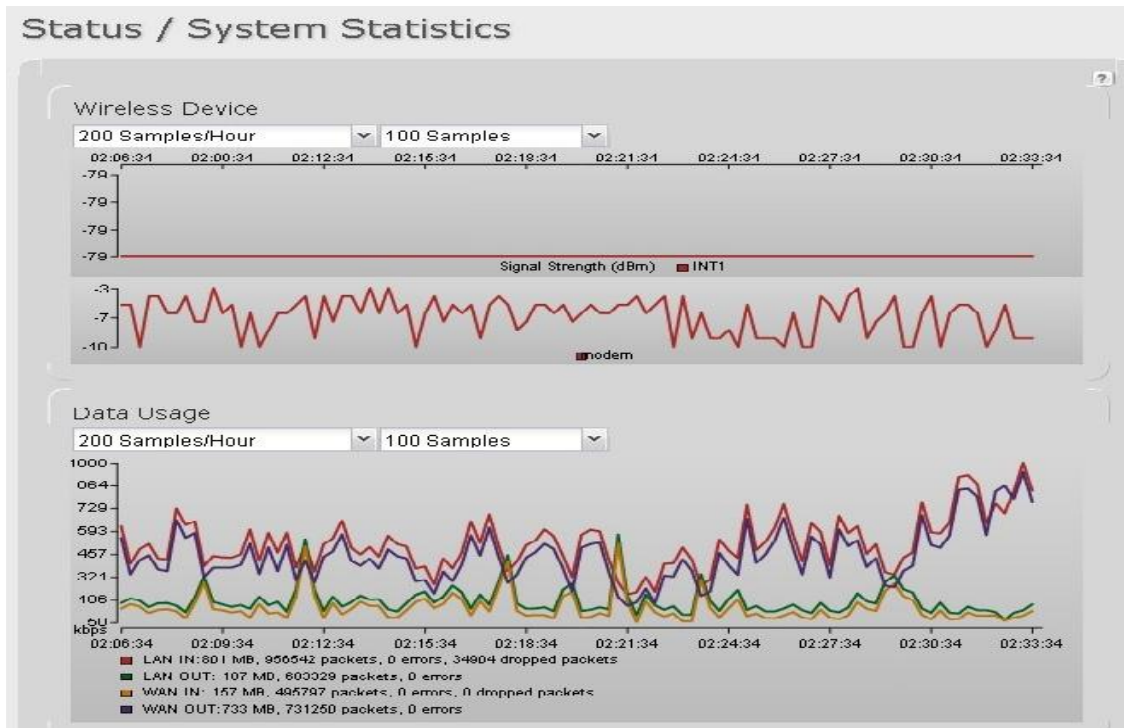

Mobilis Support

TAILORED SERVICE LEVEL AGREEMENTS

- *Installation*
- *Estate Integration*
- *LIVE Router Management*
- *Monitoring*
- *Tailored Reporting*